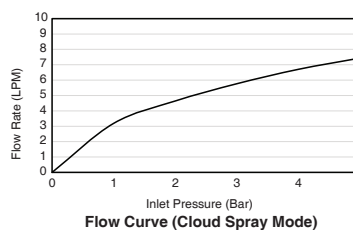

Note: For a full range of color finishes in your market please contact your local Kohler representative.

K-28694T, K-R28694T

K-28695T, K-R28695T

Note: Flow rates are approximate. (1 gallon = 3.785 liters, 1 bar = 14.5 psi)