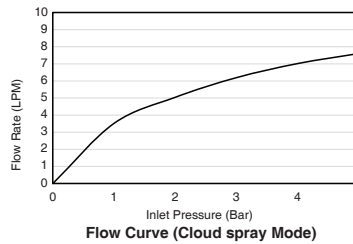

Specified Model

Model	Description	Color/Finishes	
K-28694T	Statement round hand shower w/watermind		☐ Other
K-R28694T	Statement round hand shower w/watermind	☐ CP: Polished Chrome	
K-28695T	Statement oblong hand shower w/watermind		☐ Other
K-R28695T	Statement oblong hand shower w/watermind	☐ CP: Polished Chrome	

Note: For a full range of color finishes in your market please contact your local Kohler representative.

K-28694T, K-R28694T