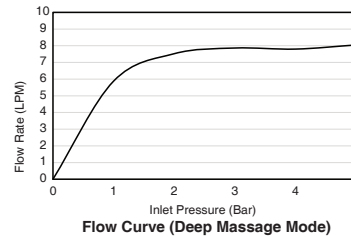

Features

- Durable KOHLER finishes resist corrosion and tarnishing.
- G 1/2" thread connection(s)
- 3-function hand shower.
- Include Rain function.
- Include Deep massage function.
- Include Cloud function.

Note: For a full range of color finishes in your market please contact your local Kohler representative.

K-28694T, K-R28694T

K-28695T, K-R28695T

Note: Flow rates are approximate. (1 gallon = 3.785 liters, 1 bar = 14.5 psi)